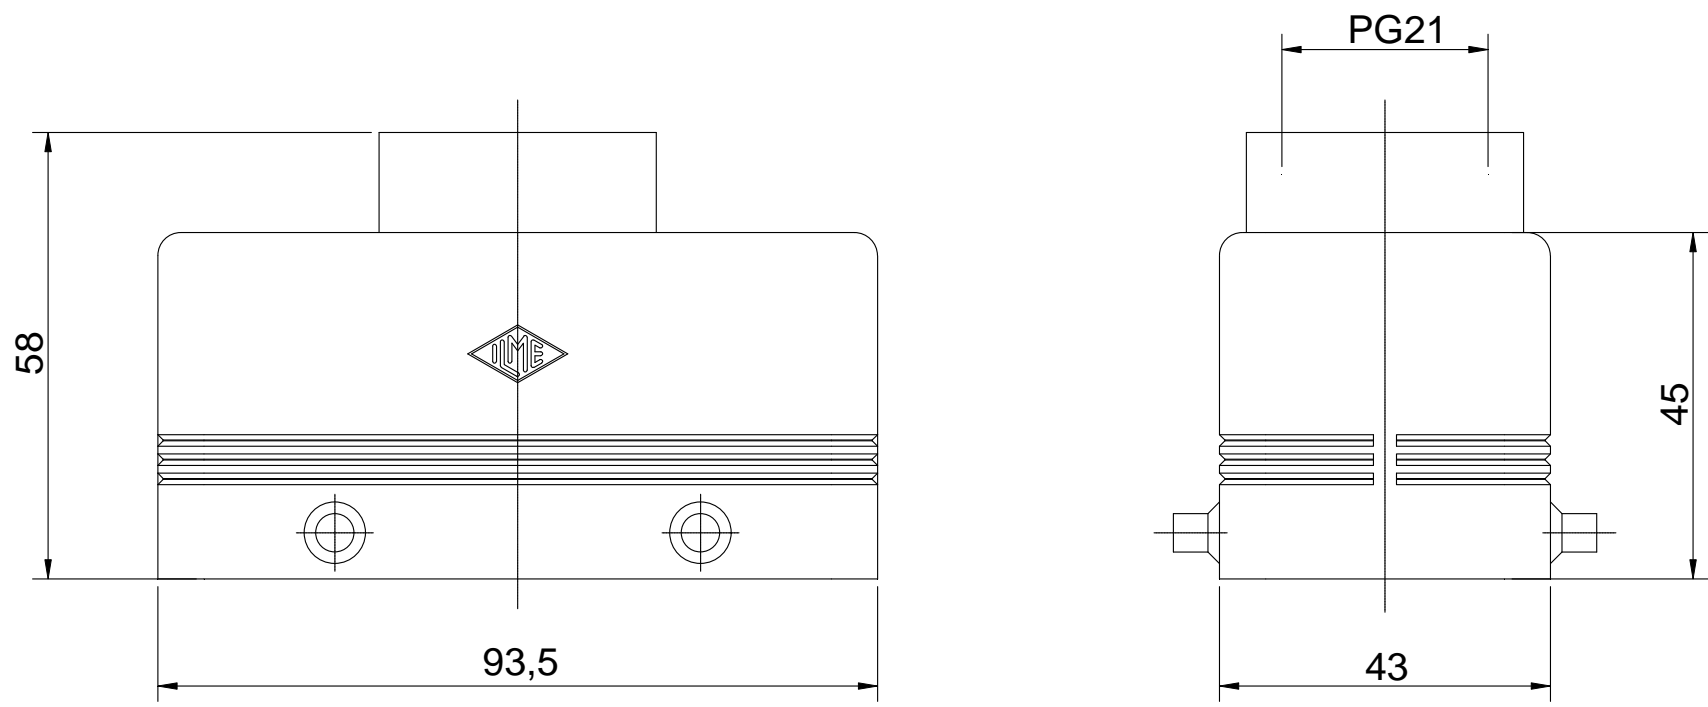

Diritti riservati All rights reserved

Date 10.01.2007	CHVW 16	Scale	
Sign.	hood top entry PG21 AA	1:1	